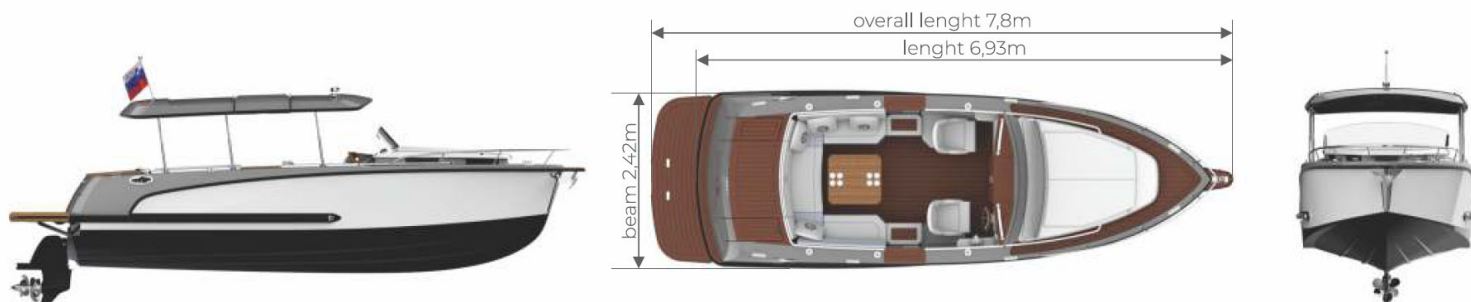

23 Cabin

ELECTRIC RANGE

PRICE LIST 2019

	ELECTRIC RANGE
Length:	6,93m
Length over all:	7,80m
Beam:	2,42m
Empty Weight:	2000kg
Draft:	min 0,50m
Max persons:	8 adults
CE certificate:	C
Engine	Electric 8kW or 10kW
Battery Package:	12,5kWh or 25kWh (up to 10 hours)

Recommended Retail Price for the **23 CABIN ELECTRIC**

40,500.00

STANDARD EQUIPMENT: Electric Horn, Anchor Storage, Stainless Steel Cleats with Protection, Stainless Steel Customized Bow Protection, Boat Fender Profile, Permateek® Deck and Stern, Main Switchboard 12V, Circuit breakers On All Circuits, Engine And Gear Shift Control, Engine Indicators, 12V and USB Socket, Object Holder, Compass, Navigation Lights, Anchor Lights, White PVC Steering Wheel, Classic Marine UV and Waterproof Upholstery, Upholstered Helmsmen Seat With Distance Regulation, Customized HPL covered (UV Resistant) Cabin Doors With Windows and Vents, 2 Single Beds With Mattress (Extension To Double Bed only on Prestige line), Dimmed Side Windows, Wooden Frames around the Windows, Two LED Reading Lamps, Plastic Box Storage Under Seats, Manual Bilge Pump, Automatic Electric Bilge Pump In The Cockpit, Left & Right Side Entrance, Sliding Step from Cockpit to Bathing Platform. Vinylester resin for the first coat of the hull in GRP material.

SEMI-HYBRID SYSTEM

PIKTRONIK 10 kW-48V POD Electric Engine With 6 kW Paguro Diesel GENERATOR (230 V)

Including 2 pcs 1,5 kW Chargers + Shore Power With 28l Fuel Tank

Halyard System With Exhaust and Silencer (Option With Semi-Hybrid System)